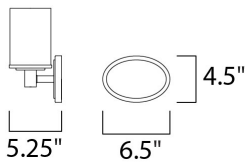

**MEASUREMENTS**

DIMENSION : 29" W x 9.5" H x 5.25" Ext  
 BACK PLATE : 6.5" W x 4.5" H x 7" HCO  
 HANGING WEIGHT : 4.69 lb

**LAMPING**

INPUT VOLTAGE : 120V  
 BULB : 4 x 60W Incandescent E26 Medium , 240W Total  
 BULB INCLUDED : (Not Included)  
 DIMMABLE : Yes