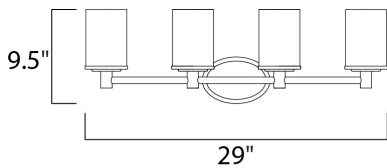

**MEASUREMENTS**

DIMENSION : 29" W x 9.5" H x 5.25" Ext  
 BACK PLATE : 6.5" W x 4.5" H x 7" HCO  
 HANGING WEIGHT : 4.69 lb

**LAMPING**

INPUT VOLTAGE : 120V  
 BULB : 4 x 60W Incandescent E26 Medium , 240W Total  
 BULB INCLUDED : (Not Included)  
 DIMMABLE : Yes